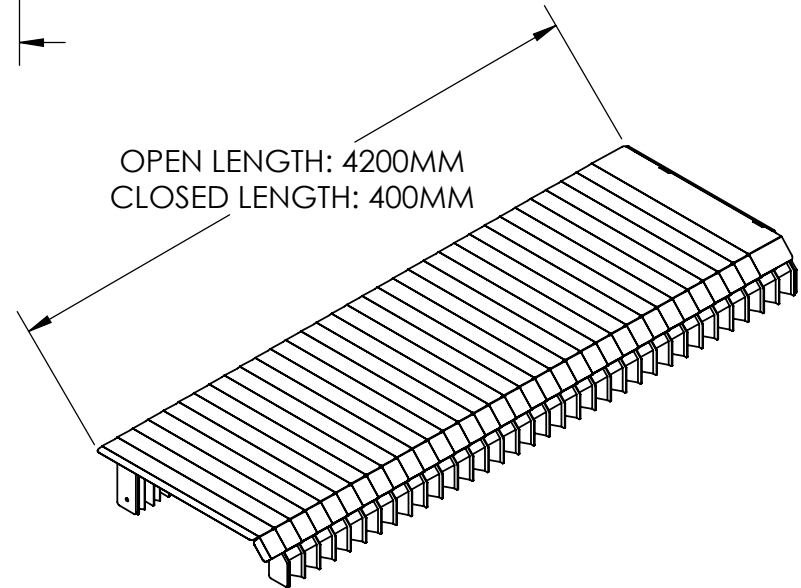

OEM: 10072059

OPEN LENGTH: 4200MM
CLOSED LENGTH: 400MM

THIS DOCUMENT IS THE PROPERTY OF RICHARDSON ELECTRONICS, LTD. AND SHALL NOT BE COPIED, REPRODUCED, USED IN THE MANUFACTURE OR SALE OF APPARATUS OR DISCLOSED TO OTHERS WITHOUT PERMISSION.