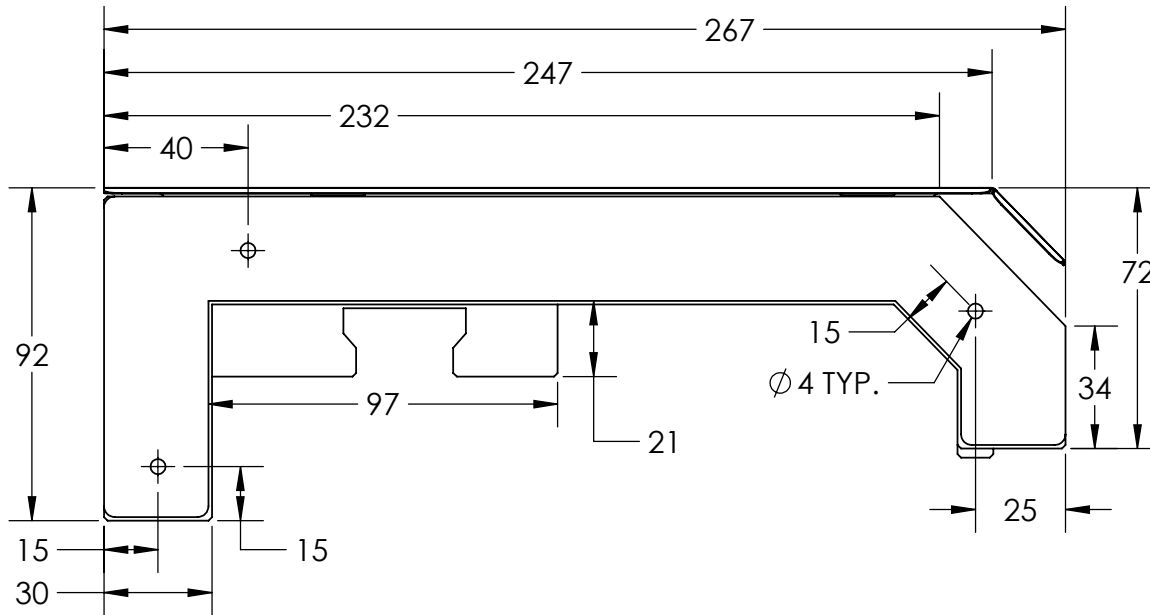

OEM: 10072059

OPEN LENGTH: 4200MM
CLOSED LENGTH: 400MM

THIS DOCUMENT IS THE PROPERTY OF RICHARDSON ELECTRONICS, LTD. AND SHALL NOT BE COPIED, REPRODUCED, USED IN THE MANUFACTURE OR SALE OF APPARATUS OR DISCLOSED TO OTHERS WITHOUT PERMISSION.